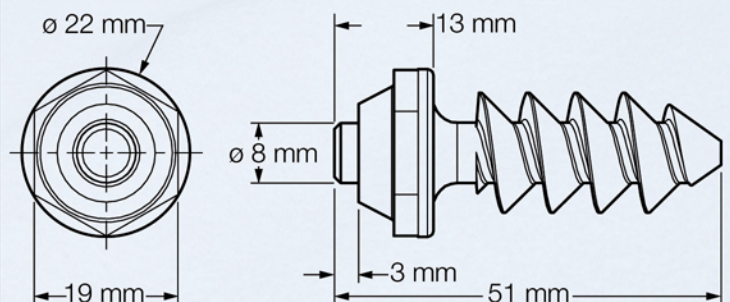

ICE STUD KIT FOR TRAIL GROOMING

Maximizes traction on slopes and surfaces of hardened snow or ice.

Model	Quantity
ST-600, 600+	228 studs
ST-600 WT	248 studs
ST-700	296 studs

Including rubber drill bit, installation instructions, and studs.

SPECIFICATIONS

Scale 1:1

Tungsten carbide tip