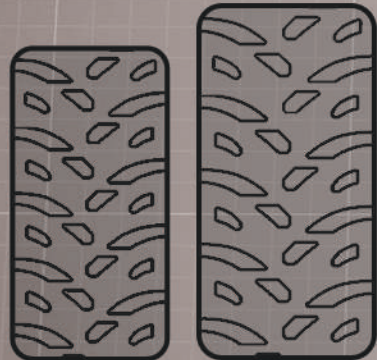

**SOUICY TRACK IS
THE MOST VERSATILE
GROOMER
YOU CAN POSSIBLY GET
PERIOD.**

Souicy
TRACK

GROOMERS

Soucy

TRACK

FITS MOST MAJOR BRANDS
TRACTORS

VERSATILITY

- EXCELLENT GROOMING CAPABILITIES
- WIDE RANGE OF ADAPTABLE EQUIPMENT ON TRACTORS
- EASILY CONVERTED BACK TO TIRES
- POSSIBILITY OF LEASING THE TRACTOR
- TRACTOR INDEPENDANT FROM THE DRAG

PERFORMANCE

- HIGHER SPEED THAN A DEDICATED GROOMER
- TREMENDOUS TRACTION AND PUSHING ABILITIES
- GREAT FLOTATION

COMFORT

- GREATLY REDUCES THE VIBRATIONS IN THE CAB WHICH DECREASE THE ADVERSE EFFECTS ON THE WELFARE OF THE OPERATOR AND ON THE TRACTOR WEAR.

TRACKS' WIDTH

FR
FRONT TRACK

RR
REAR TRACK

Models*	Front (FR)	Rear (RR)
ST-600	20 in.	25 in.
ST-600+	20 in.	32 in.
ST-600 WT	25 in.	32 in.

*The models mentioned above, are the most popular for grooming work. Other models are available depending of your needs. Contact us for more detailed informations.