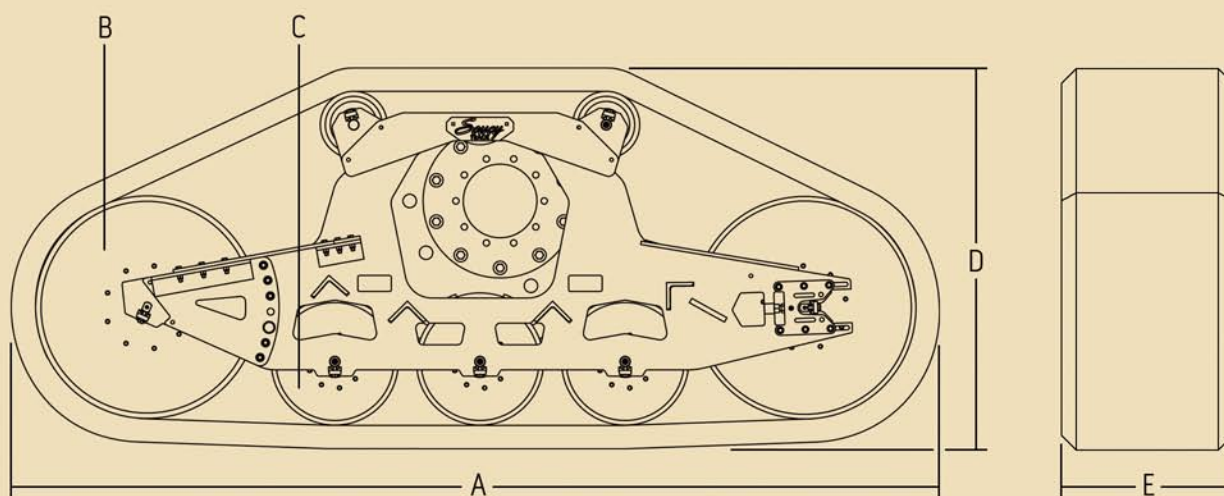

Track kit includes

- (2) Frames and tracks (pre-assembled)
- (2) Torsion bars
- (2) Torsion bar adapter plates

Soucy
TRACK

TOLL-FREE: 1 877 474-6665
E-MAIL: soucy.track@soucy-group.com
www.soucy-track.com
www.soucy-group.com